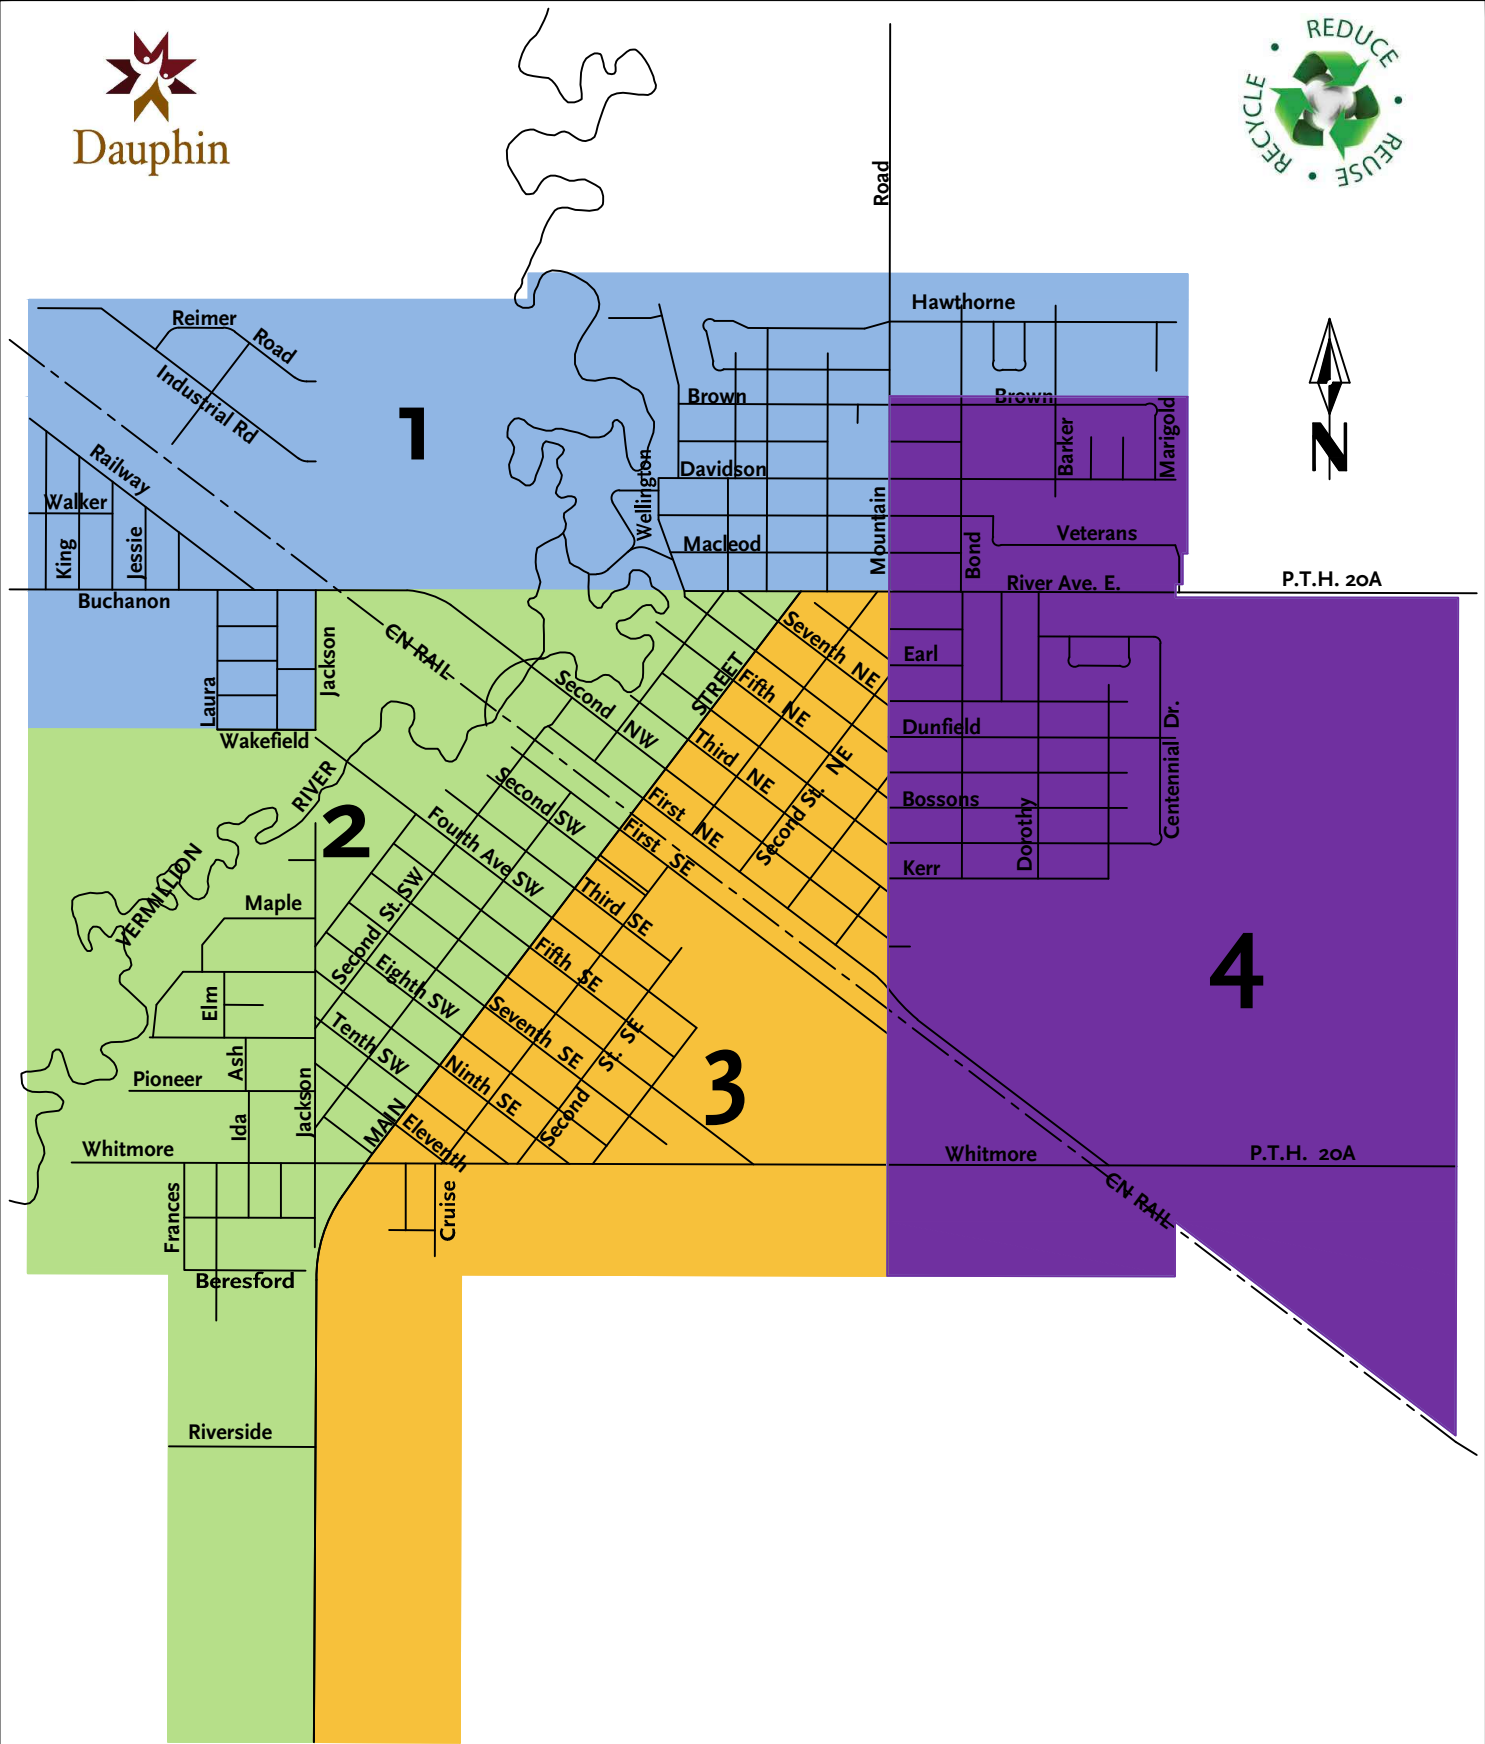

July							August							September						
Su	M	Tu	W	Th	F	Sa	Su	M	Tu	W	Th	F	Sa	Su	M	Tu	W	Th	F	Sa
						1													1	2
2	3	4	5	6	7	8			1	2	3	4	5	3	4	5	6	7	8	9
9	10	11	12	13	14	15	6	7	8	9	10	11	12	10	11	12	13	14	15	16
16	17	18	19	20	21	22	13	14	15	16	17	18	19	17	18	19	20	21	22	23
23	24	25	26	27	28	29	20	21	22	23	24	25	26	24	25	26	27	28	29	30
30	31						27	28	29	30	31									

October							November							December						
Su	M	Tu	W	Th	F	Sa	Su	M	Tu	W	Th	F	Sa	Su	M	Tu	W	Th	F	Sa
										1	2	3	4						1	2
1	2	3	4	5	6	7	5	6	7	8	9	10	11	3	4	5	6	7	8	9
8	9	10	11	12	13	14	12	13	14	15	16	17	18	10	11	12	13	14	15	16
15	16	17	18	19	20	21	19	20	21	22	23	24	25	17	18	19	20	21	22	23
22	23	24	25	26	27	28	26	27	28	29	30			24	25	26	27	28	29	30
29	30	31												31						

 Day 1 (Tuesday)
 Day 2 (Wednesday)
 Day 3 (Thursday)
 Day 4 (Friday)
 25 Holiday (no pickup)

 Day 1 Yard Waste
 Day 2 Yard Waste
 Day 3 Yard Waste
 Day 4 Yard Waste

ADDITIONAL INFORMATION:

- Please note the schedule change in January, April and December due to Holidays.
- Yard waste collection starts April 11, ends Oct 27 and occurs every two weeks, opposite from waste and recycling collection.
- If your waste container lids are not fully closed and/or have visible protruding items, your waste will not be collected.
- If your recycling container is not placed curbside containing eligible recycling material, your waste will not be collected.
- Please leave your waste and recycling containers curbside until both containers have been collected.
- Please remove all containers from the curbside by 7am the day after your scheduled collection.
- Failure to comply may result in a fine being issued in accordance with the Fees & Charges Bylaw.
- Containers must be spaced a minimum 1 metre apart.

THE CITY OF DAUPHIN

Garbage, Recycling & Yard Waste Collection Map 2023